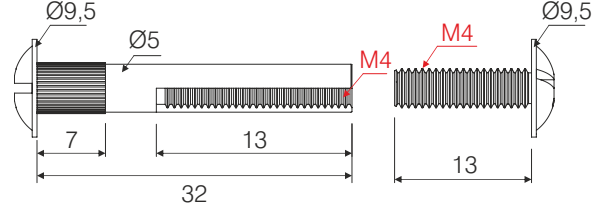

## Montebentler / Connecting Screws

SİPARİŞ KODU ORDER CODE	F	AÇIKLAMA / DESCRIPTION	D	LxWxH	Ad Pcs
				kg	Ad Pcs
102-03-58	402	Ø5x32mm mini montebent Connecting screw with threaded sleeve Ø5x32mm (metal)	31 to 42mm	29 x 19 x 12	1.000
				11,800 kg	2.000

102-03-58

102-03-58

Uygulanabilen ahşap kalınlıkları  
Applicable wood thickness

Ahşap Kalınlık (mm) / Wood thicknesses (mm)	102-03-03 M4 x 33	102-03-58 M4 x 32
30 + 30 mm		
25 + 30 mm		
25 + 25 mm		
20 + 20 mm		
18 + 20 mm	✓	✓
18 + 18 mm	✓	✓
16 + 18 mm	✓	✓
16 + 16 mm	✓	✓