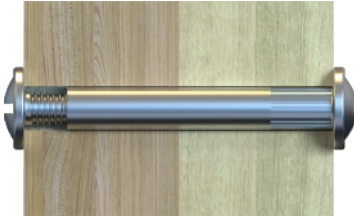

## Montebentler / Connecting Screws

SİPARİŞ KODU ORDER CODE	F	AÇIKLAMA / DESCRIPTION	D	LxWxH	Ad Pcs
				kg	Ad Pcs
102-03-58	402	Ø5x32mm mini montebent Connecting screw with threaded sleeve Ø5x32mm (metal)	31 to 42mm	29 x 19 x 12	1.000
				11,800 kg	2.000

102-03-58

102-03-58

Uygulanabilen ahşap kalınlıkları  
Applicable wood thickness

Ahşap Kalınlık (mm) / Wood thicknesses (mm)	102-03-03 M4 x 33	102-03-58 M4 x 32
30 + 30 mm		
25 + 30 mm		
25 + 25 mm		
20 + 20 mm		
18 + 20 mm	✓	✓
18 + 18 mm	✓	✓
16 + 18 mm	✓	✓
16 + 16 mm	✓	✓